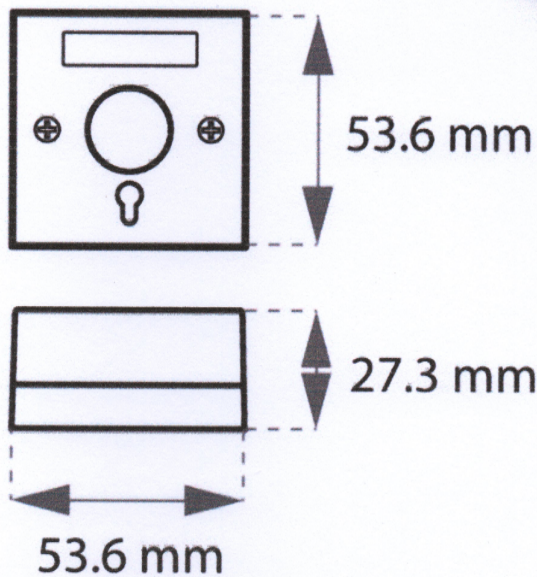

B-117**Panic**

B-117P (Plastic)

Emergency Button

Rated Voltage **250 Vdc.**

Rated Current **300 mA**

Output **Com. , N/O , N/C**

Color **White**