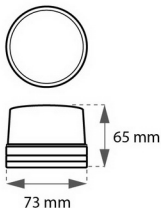

**G-102A****Strobe Light**

Small Size

**Voltage**

12 Vdc.

**Current Max.**

55 mA @ 12 Vdc.

50 mA @ 13.8 Vdc.

**Flashes**

80 / Min.

**Install**

2 Screw

**Color**

Red

**G-103A****Strobe Light**

Small Size

**Voltage**

**Color**

Blue

**G-102****Strobe Light**

Large Size

**Voltage**

12 Vdc.

**Current Max.**

240 mA @ 12 Vdc.

Large Size

Yellow (+) 6 Vdc.  
 White (-) Com.  
 Red (+) 12 Vdc.

**Voltage**

12 or 6 Vdc.

**Current Max.**

240 mA @ 12 Vdc.

330 mA @ 13.8 Vdc.

**Flashes**