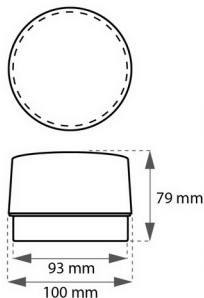

**G-102A****Strobe Light**

Small Size

**Voltage**

12 Vdc.

**Current Max.**

55 mA @ 12 Vdc.

50 mA @ 13.8 Vdc.

**Flashes**

80 / Min.

**Install**

2 Screw

**Color**

Red

**G-103A****Strobe Light**

Small Size

**Voltage**

**Color**

Blue

**G-102****Strobe Light**

Large Size

**Voltage**

12 Vdc.

**Current Max.**

240 mA @ 12 Vdc.

Large Size

Yellow (+) 6 Vdc.  
 White (-) Com.  
 Red (+) 12 Vdc.

**Voltage**

12 or 6 Vdc.

**Current Max.**

240 mA @ 12 Vdc.

330 mA @ 13.8 Vdc.

**Flashes**