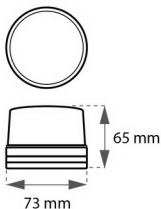

**G-102A****Strobe Light**

Small Size

**Voltage**

12 Vdc.

**Current Max.**

55 mA @ 12 Vdc.

50 mA @ 13.8 Vdc.

**Flashes**

80 / Min.

**Install**

2 Screw

**Color**

Red

**G-103A****Strobe Light**

Small Size

**Voltage**

**Color**

Blue

**G-102****Strobe Light**

Large Size

**Voltage**

12 Vdc.

**Current Max.**

240 mA @ 12 Vdc.

Large Size

Yellow (+) 6 Vdc.  
 White (-) Com.  
 Red (+) 12 Vdc.

**Voltage**

12 or 6 Vdc.

**Current Max.**

240 mA @ 12 Vdc.

330 mA @ 13.8 Vdc.

**Flashes**