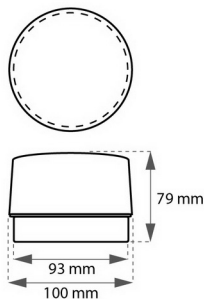

**Color**

Blue

**G-102****Strobe Light**

Large Size

**Voltage**

12 Vdc.

**Current Max.**

240 mA @ 12 Vdc.

Large Size

Yellow (+) 6 Vdc.  
 White (-) Com.  
 Red (+) 12 Vdc.

**Voltage**

12 or 6 Vdc.

**Current Max.**

240 mA @ 12 Vdc.

330 mA @ 13.8 Vdc.

**Flashes**