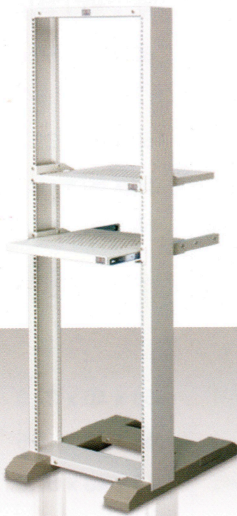

19" GERMAN OUTDOOR, MINI and OPEN RACK

GERMAN WALL RACK (OUTDOOR)

GERMAN MINI STEEL BOX W/SHELF

มีลูกกลิ้ง

ขาตั้ง

GERMAN OPEN RACK

GERMAN TELECOM RACK

- High Strength and Attractive Appearance
- Top, Base, 2 Sides ETSI equipment mounting slots
- Electro static Coating system.
- 2 mm. electro galvanized sheet steel
- Plinths anchoring, Levelling Feet.