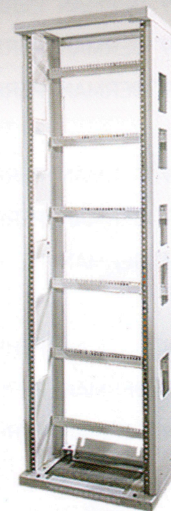

19" GERMAN OUTDOOR, MINI and OPEN RACK

GERMAN WALL RACK (OUTDOOR)

GERMAN MINI STEEL BOX W/SHELF

มีลูกกลิ้ง

ขาตั้ง

GERMAN OPEN RACK

GERMAN TELECOM RACK

- High Strength and Attractive Appearance
- Top, Base, 2 Sides ETSI equipment mounting slots
- Electro static Coating system.
- 2 mm. electro galvanized sheet steel
- Plinths anchoring, Levelling Feet.