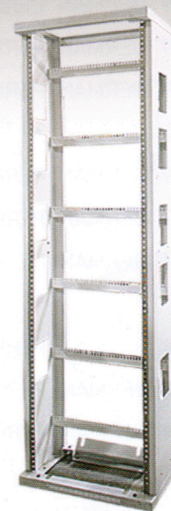

# 19" GERMAN OUTDOOR, MINI and OPEN RACK

**GERMAN WALL RACK (OUTDOOR)**

**GERMAN MINI STEEL BOX W/SHELF**

มีลูกกลิ้ง

ขาตั้ง

**GERMAN OPEN RACK**

## GERMAN TELECOM RACK

- High Strength and Attractive Appearance
- Top, Base, 2 Sides ETSI equipment mounting slots
- Electro static Coating system.
- 2 mm. electro galvanized sheet steel
- Plinths anchoring, Levelling Feet.