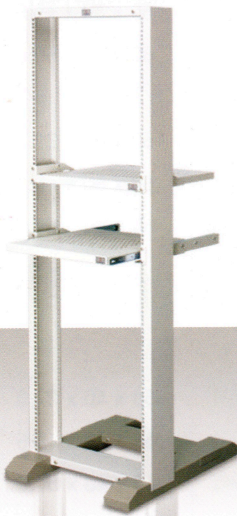

# 19" GERMAN OUTDOOR, MINI and OPEN RACK

**GERMAN WALL RACK (OUTDOOR)**

**GERMAN MINI STEEL BOX W/SHELF**

มีลูกกลิ้ง

ขาตั้ง

**GERMAN OPEN RACK**

## GERMAN TELECOM RACK

- High Strength and Attractive Appearance
- Top, Base, 2 Sides ETSI equipment mounting slots
- Electro static Coating system.
- 2 mm. electro galvanized sheet steel
- Plinths anchoring, Levelling Feet.