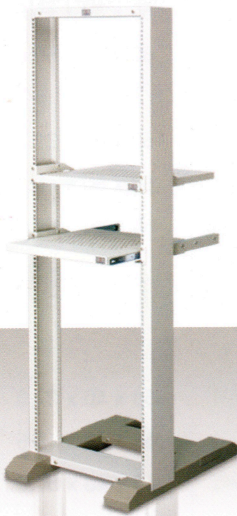

# 19" GERMAN OUTDOOR, MINI and OPEN RACK

**GERMAN WALL RACK (OUTDOOR)**

**GERMAN MINI STEEL BOX W/SHELF**

มีลูกกลิ้ง

ขาตั้ง

**GERMAN OPEN RACK**

**GERMAN TELECOM RACK**

- High Strength and Attractive Appearance
- Top, Base, 2 Sides ETSI equipment mounting slots
- Electro static Coating system.
- 2 mm. electro galvanized sheet steel
- Plinths anchoring, Levelling Feet.