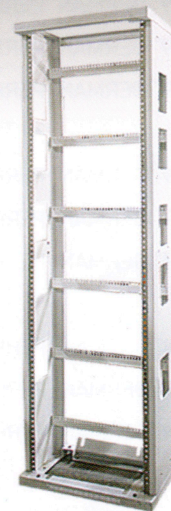

# 19" GERMAN OUTDOOR, MINI and OPEN RACK

**GERMAN WALL RACK (OUTDOOR)**

**GERMAN MINI STEEL BOX W/SHELF**

มีลูกกลิ้ง

ขาตั้ง

**GERMAN OPEN RACK**

**GERMAN TELECOM RACK**

- High Strength and Attractive Appearance
- Top, Base, 2 Sides ETSI equipment mounting slots
- Electro static Coating system.
- 2 mm. electro galvanized sheet steel
- Plinths anchoring, Levelling Feet.