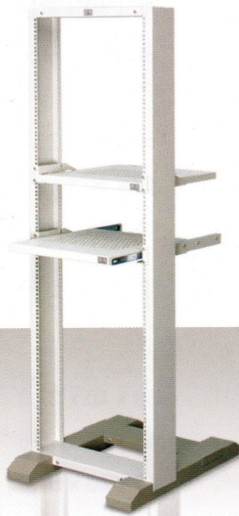

19" GERMAN OUTDOOR, MINI and OPEN RACK

GERMAN WALL RACK (OUTDOOR)

GERMAN MINI STEEL BOX W/SHELF

มีลูกกลิ้ง

ขาตั้ง

GERMAN OPEN RACK

GERMAN TELECOM RACK

- High Strength and Attractive Appearance
- Top, Base, 2 Sides ETSI equipment mounting slots
- Electro static Coating system.
- 2 mm. electro galvanized sheet steel
- Plinths anchoring, Levelling Feet.