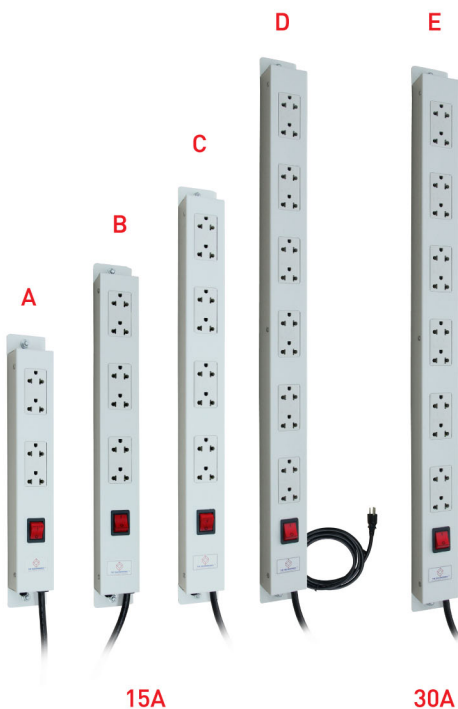

Technical Specification

- Nominal Current : 15 Amp for 4, 6, 8, 12, 20 Outlets
  30 Amp for 12, 20 Outlets
- Withstanding Surge Current : 6.5 KA.
- Nominal Voltage : 220 VAC. 50Hz
- Clamping Voltage : 775 V. Max
- Connection Cable : 15 Amp : UL E150631
  30 Amp : TIS 11-2531
- USA Style Plug (Male) : UL E147650
- Temp. Range : -25°C to +85°C

Options

Color *Black

ORDERING INFORMATION

Order No.	Description	Figure
G7-00004	AC POWER DISTRIBUTION 4 Universal Outlet w/Cable 1.8 M. & Surge Protection, 15 Amp	A
G7-00006	AC POWER DISTRIBUTION 6 Universal Outlet w/Cable 3 M. & Surge Protection, 15 Amp	B
G7-00008	AC POWER DISTRIBUTION 8 Universal Outlet w/Cable 3 M. & Surge Protection, 15 Amp	C
G7-00012	AC POWER DISTRIBUTION 12 Universal Outlet w/Cable 3 M. & Surge Protection, 15 Amp	D
G7-00020	AC POWER DISTRIBUTION 20 Universal Outlet w/Cable 3 M. & Surge Protection, 15 Amp	-

Order No.	Description	Figure
G7-00112	AC POWER DISTRIBUTION 12 Universal Outlet w/Cable (Open End) 3 M. & Protection, 30 Amp	E
G7-00120	AC POWER DISTRIBUTION 20 Universal Outlet w/Cable (Open End) 3 M. & Protection, 30 Amp	-

Sample : G7-00012B AC PDU 12 Outlet w/Cable 3 M., Black Color

* Order No. for Black Color : G7-00XXXB