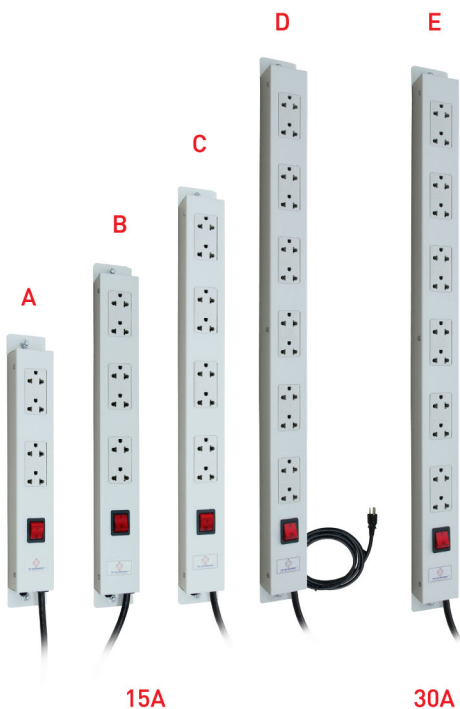

Technical Specification

- Nominal Current : 15 Amp for 4, 6, 8, 12, 20 Outlets
  30 Amp for 12, 20 Outlets
- Withstanding Surge Current : 6.5 KA.
- Nominal Voltage : 220 VAC. 50Hz
- Clamping Voltage : 775 V. Max
- Connection Cable : 15 Amp : UL E150631
  30 Amp : TIS 11-2531
- USA Style Plug (Male) : UL E147650
- Temp. Range : -25°C to +85°C

Options

Color *Black

ORDERING INFORMATION

Order No.	Description	Figure
G7-00004	AC POWER DISTRIBUTION 4 Universal Outlet w/Cable 1.8 M. & Surge Protection, 15 Amp	A
G7-00006	AC POWER DISTRIBUTION 6 Universal Outlet w/Cable 3 M. & Surge Protection, 15 Amp	B
G7-00008	AC POWER DISTRIBUTION 8 Universal Outlet w/Cable 3 M. & Surge Protection, 15 Amp	C
G7-00012	AC POWER DISTRIBUTION 12 Universal Outlet w/Cable 3 M. & Surge Protection, 15 Amp	D
G7-00020	AC POWER DISTRIBUTION 20 Universal Outlet w/Cable 3 M. & Surge Protection, 15 Amp	-

Order No.	Description	Figure
G7-00112	AC POWER DISTRIBUTION 12 Universal Outlet w/Cable (Open End) 3 M. & Protection, 30 Amp	E
G7-00120	AC POWER DISTRIBUTION 20 Universal Outlet w/Cable (Open End) 3 M. & Protection, 30 Amp	-

Sample : G7-00012B AC PDU 12 Outlet w/Cable 3 M., Black Color

* Order No. for Black Color : G7-00XXXB