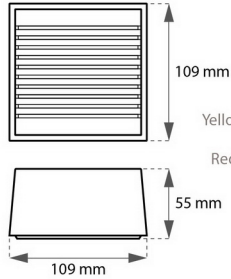

H-200

Indoor Siren with Square Housing

Yellow (+) 12 Vdc. Long Siren
White (-) Com.
Red (+) 12 Vdc. Short Siren

Voltage	12 Vdc.
Power	10W
Sound	One or Double Tone
SPL	110 dB

Current Max.

Short Siren	700 mA @ 12 Vdc. 800 mA @ 13.8 Vdc.
Long Siren	610 mA @ 12 Vdc. 720 mA @ 13.8 Vdc.

H-206

Piezo Sound

Voltage	12 Vdc.
Current Max.	26 mA @ 12 Vdc. 30 mA @ 13.8 Vdc.
Install	2 Screw
Sound	Piezo Buzzer
Color	Dark Glary

H-207

Indoor Siren

Voltage	12 Vdc.
Current Max.	650 mA @ 12 Vdc. 710 mA @ 13.8 Vdc.
Power	15W
Sound	One Tone
SPL	110 dB