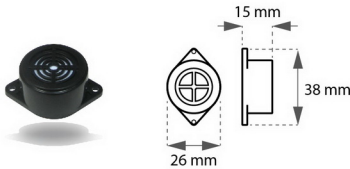

H-200

Indoor Siren with Square Housing

Yellow (+) 12 Vdc. Long Siren
White (-) Com.
Red (+) 12 Vdc. Short Siren

Voltage	12 Vdc.
Power	10W
Sound	One or Double Tone
SPL	110 dB

Current Max.

Short Siren	700 mA @ 12 Vdc. 800 mA @ 13.8 Vdc.
Long Siren	610 mA @ 12 Vdc. 720 mA @ 13.8 Vdc.

H-206

Piezo Sound

Voltage	12 Vdc.
Current Max.	26 mA @ 12 Vdc. 30 mA @ 13.8 Vdc.
Install	2 Screw
Sound	Piezo Buzzer
Color	Dark Glary

H-207

Indoor Siren

Voltage	12 Vdc.
Current Max.	650 mA @ 12 Vdc. 710 mA @ 13.8 Vdc.
Power	15W
Sound	One Tone
SPL	110 dB