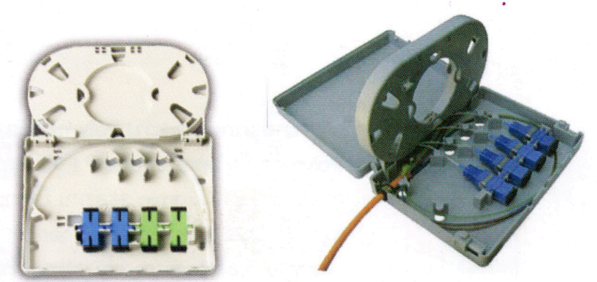

UF-0055SM  
SC Simplex Adapter

UF-0022 Series  
LC Duplex and Quad Adapter

UF-0033  
MPO Adapter

UF-H048 : ST to FC    UF-H045 : ST to SC    UF-H058 : SC to FC    UF-H046 : ST to SC Duplex  
Hybrid Adapter

UF-1002  
2 Port Home Fiber Termination Box

UF-1014  
4 Port Fiber Termination Box