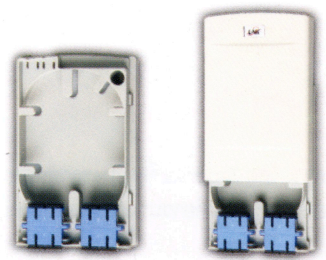

UF-0055SM  
SC Simplex Adapter

UF-0022 Series  
LC Duplex and Quad Adapter

UF-0033  
MPO Adapter

UF-H048 : ST to FC    UF-H045 : ST to SC    UF-H058 : SC to FC    UF-H046 : ST to SC Duplex  
Hybrid Adapter

UF-1002  
2 Port Home Fiber Termination Box

UF-1014  
4 Port Fiber Termination Box