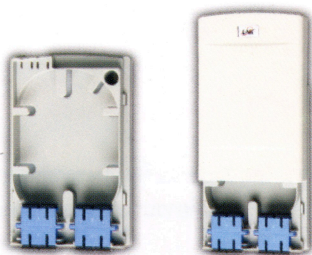

UF-0055SM  
SC Simplex Adapter

UF-0022 Series  
LC Duplex and Quad Adapter

UF-0033  
MPO Adapter

UF-H048 : ST to FC

UF-H045 : ST to SC

UF-H058 : SC to FC

UF-H046 : ST to SC Duplex

Hybrid Adapter

UF-1002  
2 Port Home Fiber Termination Box

UF-1014  
4 Port Fiber Termination Box