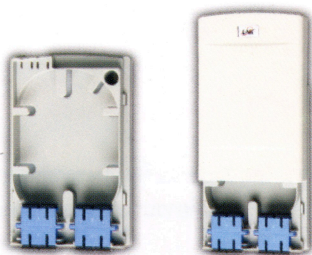

UF-0055SM
SC Simplex Adapter

UF-0022 Series
LC Duplex and Quad Adapter

UF-0033
MPO Adapter

UF-H048 : ST to FC

UF-H045 : ST to SC

UF-H058 : SC to FC

UF-H046 : ST to SC Duplex

Hybrid Adapter

UF-1002
2 Port Home Fiber Termination Box

UF-1014
4 Port Fiber Termination Box