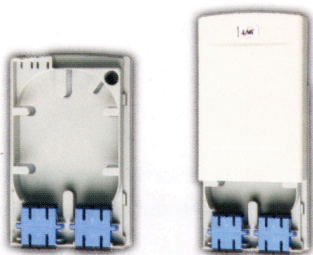

UF-0055SM
SC Simplex Adapter

UF-0022 Series
LC Duplex and Quad Adapter

UF-0033
MPO Adapter

UF-H048 : ST to FC

UF-H045 : ST to SC

UF-H058 : SC to FC

UF-H046 : ST to SC Duplex

Hybrid Adapter

UF-1002
2 Port Home Fiber Termination Box

UF-1014
4 Port Fiber Termination Box