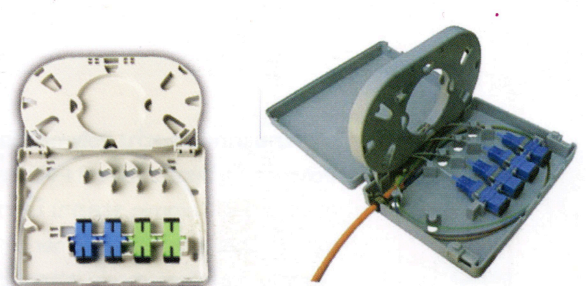

UF-0055SM
SC Simplex Adapter

UF-0022 Series
LC Duplex and Quad Adapter

UF-0033
MPO Adapter

UF-H048 : ST to FC

UF-H045 : ST to SC

UF-H058 : SC to FC

UF-H046 : ST to SC Duplex

Hybrid Adapter

UF-1002
2 Port Home Fiber Termination Box

UF-1014
4 Port Fiber Termination Box