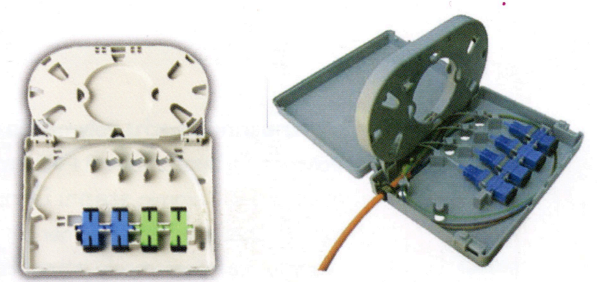

UF-0055SM
SC Simplex Adapter

UF-0022 Series
LC Duplex and Quad Adapter

UF-0033
MPO Adapter

UF-H048 : ST to FC UF-H045 : ST to SC UF-H058 : SC to FC UF-H046 : ST to SC Duplex
Hybrid Adapter

UF-1002
2 Port Home Fiber Termination Box

UF-1014
4 Port Fiber Termination Box