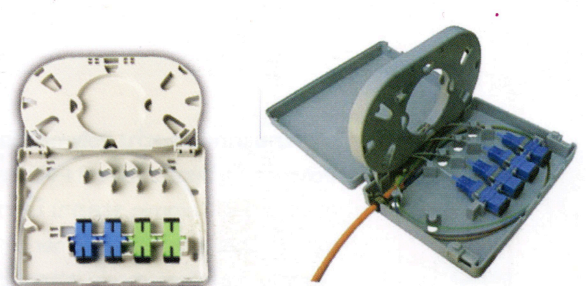

UF-0055SM  
SC Simplex Adapter

UF-0022 Series  
LC Duplex and Quad Adapter

UF-0033  
MPO Adapter

UF-H048 : ST to FC

UF-H045 : ST to SC

UF-H058 : SC to FC

UF-H046 : ST to SC Duplex

Hybrid Adapter

UF-1002  
2 Port Home Fiber Termination Box

UF-1014  
4 Port Fiber Termination Box