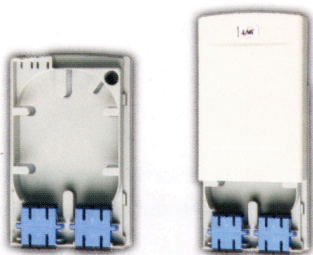

UF-0055SM  
SC Simplex Adapter

UF-0022 Series  
LC Duplex and Quad Adapter

UF-0033  
MPO Adapter

UF-H048 : ST to FC

UF-H045 : ST to SC

UF-H058 : SC to FC

UF-H046 : ST to SC Duplex

Hybrid Adapter

UF-1002  
2 Port Home Fiber Termination Box

UF-1014  
4 Port Fiber Termination Box