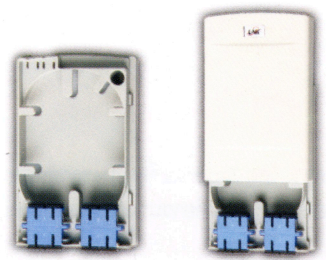

UF-0055SM
SC Simplex Adapter

UF-0022 Series
LC Duplex and Quad Adapter

UF-0033
MPO Adapter

UF-H048 : ST to FC UF-H045 : ST to SC UF-H058 : SC to FC UF-H046 : ST to SC Duplex
Hybrid Adapter

UF-1002
2 Port Home Fiber Termination Box

UF-1014
4 Port Fiber Termination Box