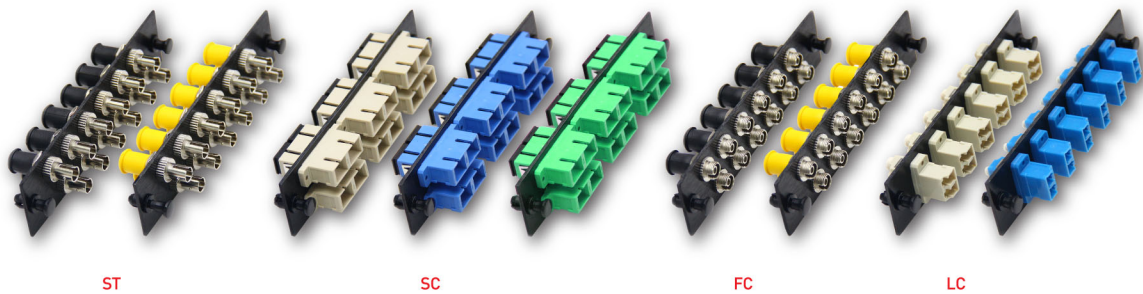

12 FIBER ADAPTER SNAP PLATE

Part Number	Description	Type	Housing	Housing Color	Dust cap
UF-2244	12 ST ADAPTER SNAP PLATE	MM	Nickel Plated Brass	Metalic	PVC
UF-2244SM	12 ST ADAPTER SNAP PLATE	SM	Nickel Plated Brass	Metalic	PVC
UF-2266	6 SC DUPLEX ADAPTER SNAP PLATE	MM	PBT,UL94V-0	Ivory	PP
UF-2266SM	6 SC DUPLEX ADAPTER SNAP PLATE	SM	PBT,UL94V-0	Blue	PP
UF-2266SM/APC	6 SC DUPLEX ADAPTER SNAP PLATE	SM	PBT,UL94V-0	Green	PP
UF-2288	12 FC ADAPTER SNAP PLATE MM	MM	Nickel Plated Brass	Metalic	PVC
UF-2288SM	12 FC ADAPTER SNAP PLATE SM	SM	Nickel Plated Brass	Metalic	PVC
UF-2222	6 LC DUPLEX ADAPTER SNAP PLATE	MM	PC,UL94V-0	Ivory	PVC
UF-2222SM	6 LC DUPLEX ADAPTER SNAP PLATE	SM	PC,UL94V-0	Blue	PVC