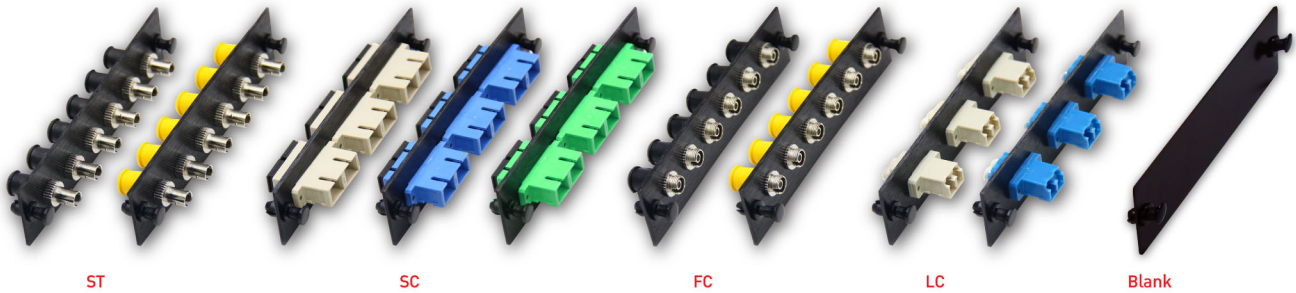

DESCRIPTION / APPLICATION

- LINK adapter snap plates designed for convenient use with LINK Fiber Optic Distribution Unit (FDU), rack mount drawer and wall mount enclosures. LINK adapter snap plate wide variety of singlemode and multimode. Meets standard ANSI/TIA-568-C.3 and ISO/IEC 11801:2002. RoHS Compliant

FEATURES / MATERIAL

- Work with all LINK FDU, Rack Mount, Wall Mount
- Snap plate made of Aluminum Black Anodized, lightweight and very durability
- Provides 6 and 12 fiber ports for ST, SC, FC, LC, MT-RJ, E2000 and blank adapters.
- Low insertion loss and high return loss
- Good in repeatability and reconnect ability
- Loaded with adapter and included dust cap
- Adapter type female to female.
- Provide nylon rivet (snap on) access easy to install and update.

PERFORMANCE

		MULTIMODE	SINGLEMODE
Insertion Loss	Typ.	≤ 0.20 dB	≤ 0.20 dB
	Max.	≤ 0.30 dB	≤ 0.30 dB
Durability		500 cycles	500 cycles
Alignment Sleeve		Phosphor Bronze	Zirconia, ceramic
Operating Temperature		-40°C to 85°C	-40°C to 85°C
Storage Temperature		-40°C to 85°C	-40°C to 85°C

6 FIBER ADAPTER SNAP PLATE

Part Number	Description	Type	Housing	Housing Color	Dust cap
UF-2144	6 ST ADAPTER SNAP PLATE	MM	Nickel Plated Brass	Metalic	PVC
UF-2144SM	6 ST ADAPTER SNAP PLATE	SM	Nickel Plated Brass	Metalic	PVC
UF-2166	3 SC DUPLEX ADAPTER SNAP PLATE	MM	PBT,UL94V-0	Ivory	PP
UF-2166SM	3 SC DUPLEX ADAPTER SNAP PLATE	SM	PBT,UL94V-0	Blue	PP
UF-2166SM/APC	3 SC DUPLEX ADAPTER SNAP PLATE	SM	PBT,UL94V-0	Green	PP
UF-2188	6 FC ADAPTER SNAP PLATE	MM	Nickel Plated Brass	Metalic	PVC
UF-2188SM	6 FC ADAPTER SNAP PLATE	SM	Nickel Plated Brass	Metalic	PVC
UF-2122	3 LC DUPLEX ADAPTER SNAP PLATE	MM	PC,UL94V-0	Ivory	PVC
UF-2122SM	3 LC DUPLEX ADAPTER SNAP PLATE	SM	PC,UL94V-0	Blue	PVC
UF-2200	BLANK ADAPTER SNAP PLATE	-	-	Black	-