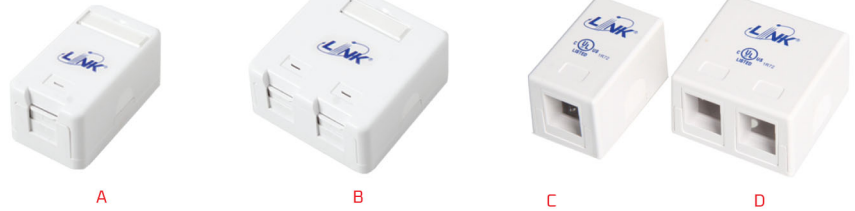

LINK Wall Box designs for fitting standard of electrical junction box, easy installation. Suitable for all type of LINK standard face plate.

SPECIFICATION

Material : ABS/PC, UL94V-0
 Housing Color : Ivory & White with LINK logo
 Dimension : L 114 x W 70 x D 38 mm. (US-2015, US-2015WH)
 : L 114 x W 70 x D 47 mm. (US-2016)
 Accessory : included two screws and nylon anchor
 Approval : RoHS Compliant

Part No.	Description	Dimension (mm.)	Color	Figure
US-2015WH	WALL BOX 2" x 4", White	L 114 x W 70 x D 38	White	A
US-2015	WALL BOX 2" x 4", Original	L 114 x W 70 x D 38	Ivory	B
US-2016	WALL BOX 2" x 4", Deep	L 114 x W 70 x D 47	White	C
US-2015SQ	SQUARE WALL BOX, White	L 86 x W 86 x D 37	White	D

Surface Mounted Boxes

LINK Surface Mounted Boxes with shutter design for installation on the floor, on the wall or installation for your requirement. The Surface Mount Boxes have the optional 1 port and 2 port for your requirement. Surface Mount Boxes suitable with LINK modular jack only.

SPECIFICATION

Material : ABS/PC, UL94V-0
 Housing Color : White with blue logo
 ID. Label : White Paper with clear plastic cover
 Icon (Only Shutter) : Computer, Telephone, Blank
 Approval : UL Listed E196947 and RoHS Compliant
 Support : RJ45 Jack, Tool free RJ45 Jack, RJ11 Jack and Multimedia Modular Insert