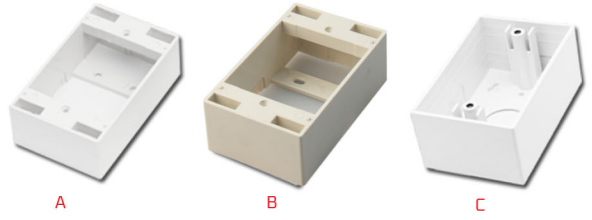

LINK Wall Box designs for fitting standard of electrical junction box, easy installation. Suitable for all type of LINK standard face plate.

SPECIFICATION

Material : ABS/PC, UL94V-0
 Housing Color : Ivory & White with LINK logo
 Dimension : L 114 x W 70 x D 38 mm. (US-2015, US-2015WH)
 : L 114 x W 70 x D 47 mm. (US-2016)
 Accessory : included two screws and nylon anchor
 Approval : RoHS Compliant

Part No.	Description	Dimension (mm.)	Color	Figure
US-2015WH	WALL BOX 2" x 4", White	L 114 x W 70 x D 38	White	A
US-2015	WALL BOX 2" x 4", Original	L 114 x W 70 x D 38	Ivory	B
US-2016	WALL BOX 2" x 4", Deep	L 114 x W 70 x D 47	White	C
US-2015SQ	SQUARE WALL BOX, White	L 86 x W 86 x D 37	White	D

Surface Mounted Boxes

LINK Surface Mounted Boxes with shutter design for installation on the floor, on the wall or installation for your requirement. The Surface Mount Boxes have the optional 1 port and 2 port for your requirement. Surface Mount Boxes suitable with LINK modular jack only.

Face Plate Changers

Designed for change LINK RJ45 JACK for suitable with all kinds of Electrical Face Plates.

SPECIFICATION

Material : ABS/PC, UL94V-0
 Color : Same as original face plate.
 Approval : RoHS Compliant