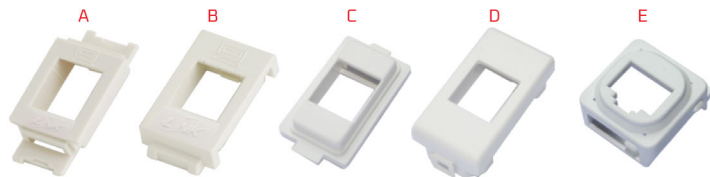

LINK Wall Box designs for fitting standard of electrical junction box, easy installation. Suitable for all type of LINK standard face plate.

SPECIFICATION

Material : ABS/PC, UL94V-0
 Housing Color : Ivory & White with LINK logo
 Dimension : L 114 x W 70 x D 38 mm. (US-2015, US-2015WH)
 : L 114 x W 70 x D 47 mm. (US-2016)
 Accessory : included two screws and nylon anchor
 Approval : RoHS Compliant

Surface Mounted Boxes

LINK Surface Mounted Boxes with shutter design for installation on the floor, on the wall or installation for your requirement. The Surface Mount Boxes have the optional 1 port and 2 port for your requirement. Surface Mount Boxes suitable with LINK modular jack only.

Part No.	Description	Dimension (mm.)	Figure
US-2118	SURFACE MOUNT BOXE 1 PORT, With SHUTTER	L 65 x W 37 x H 30	A
US-2119	SURFACE MOUNT BOXE 2 PORT, With SHUTTER	L 65 x W 70 x H 30	B
US-2401	SURFACE MOUNT BOXE 1 PORT	L 50 x W 30 x H 30	C
US-2402	SURFACE MOUNT BOXE 2 PORT	L 50 x W 50 x H 30	D
US-2406	SURFACE MOUNT BOXE 6 PORT	L 120 x W 170 x H 38	E

Face Plate Changers

Designed for change LINK RJ45 JACK for suitable with all kinds of Electrical Face Plates.

SPECIFICATION

Material : ABS/PC, UL94V-0
 Color : Same as original face plate.
 Approval : RoHS Compliant