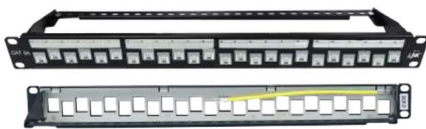

**US-5201SLZ / 5202SLZ / 5203SLZ / 5205SLZ / 5210SLZ / 5215SLZ / 5220SLZ-X**  
Shield CAT6A RJ45-RJ45 Patch Cord

### CAT 6A UNSHIELD CONNECTORS

**US-1022SL**  
CAT 6A SLIM JACK

**US-1022TFAS**  
CAT 6A RJ45 Super Slim,  
Auto Shutter JACK

**US-4007IL**  
CAT 6A In-Line COUPLER

**US-3224A**  
CAT 6A PATCH PANEL 24 Port (Auto Shutter JACK)